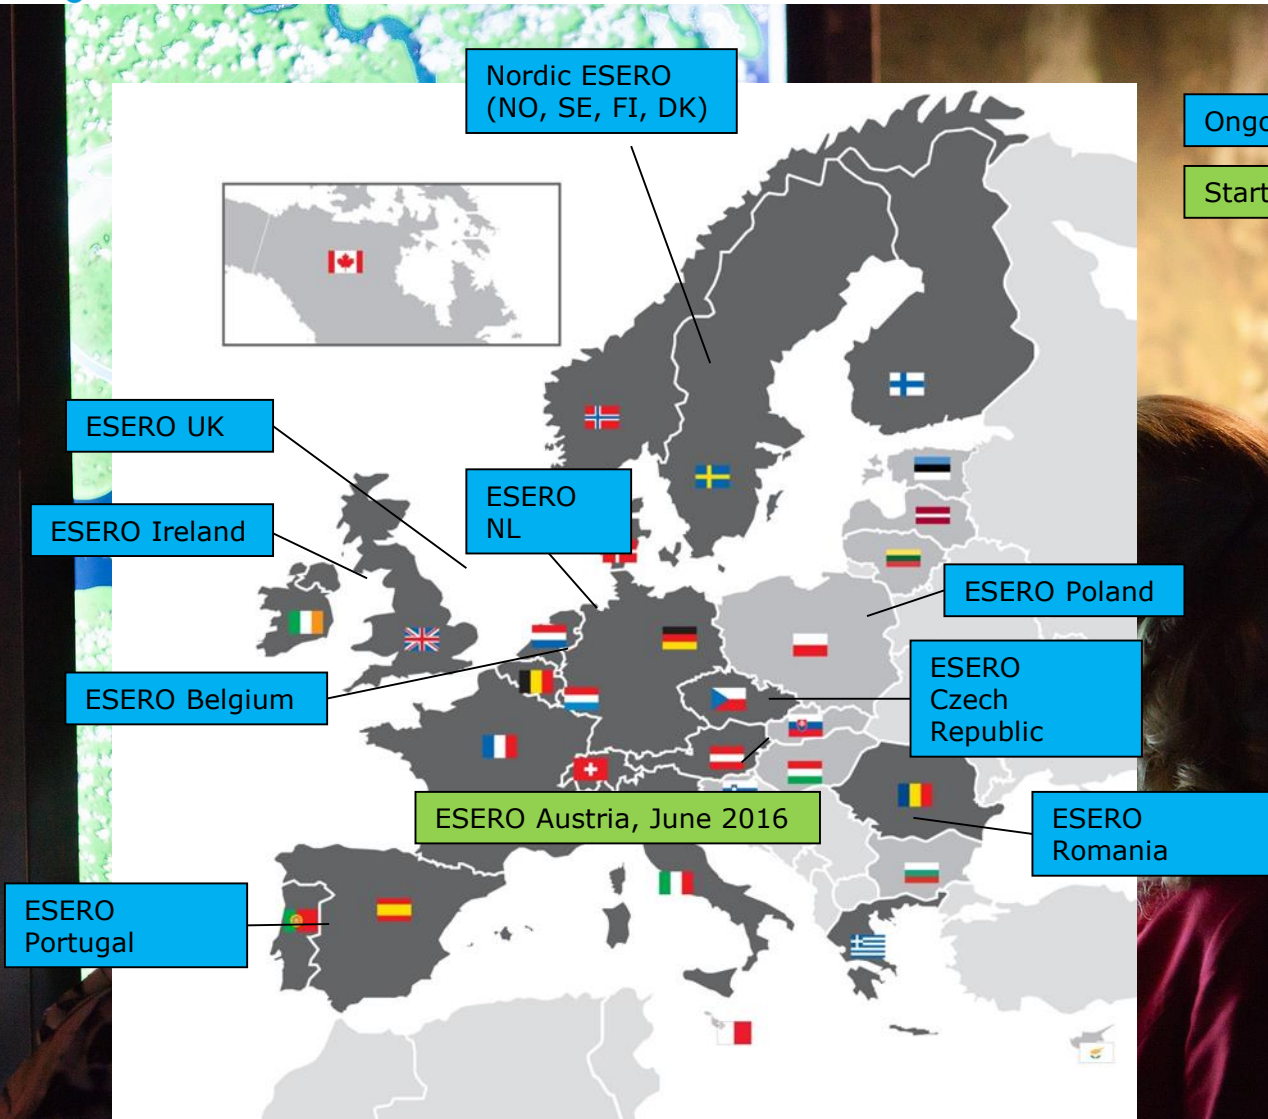

The image shows the Ars Electronica Center in Linz, Austria, at night. The building's facade is illuminated with a grid of lights, creating a shimmering effect. A blue rectangular overlay is positioned in the center, featuring the 'esero' logo in white. The logo consists of the word 'esero' in a lowercase, sans-serif font, with a white starburst above the 'e' and a white line connecting the starburst to a white circle below the 'o'. To the left of the starburst, the word 'Austria' is written in a bold, blue, sans-serif font. The background shows a dark sky and a river in the foreground, with the building's lights reflecting on the water.

Austria

esero

Michael Thaler

Ars Electronica Center, Linz

ESERO – Inspiration Weltraum

The background image shows an exhibition space. On the left, a large digital display shows a topographic map of a region with green land and blue water. A person's hand is visible, touching the screen. On the right, a woman with blonde hair is looking towards the right side of the frame. The lighting is warm and focused on the exhibits.

ESERO – Inspiration Weltraum

- Space is the Context
- Naturwissenschaftliche Interessen bei SchülerInnen fördern
- Zielgruppe: LehrerInnen MINT/STEM-Fächern

Durchführung von anrechenbaren LehrerInnen Fortbildungen