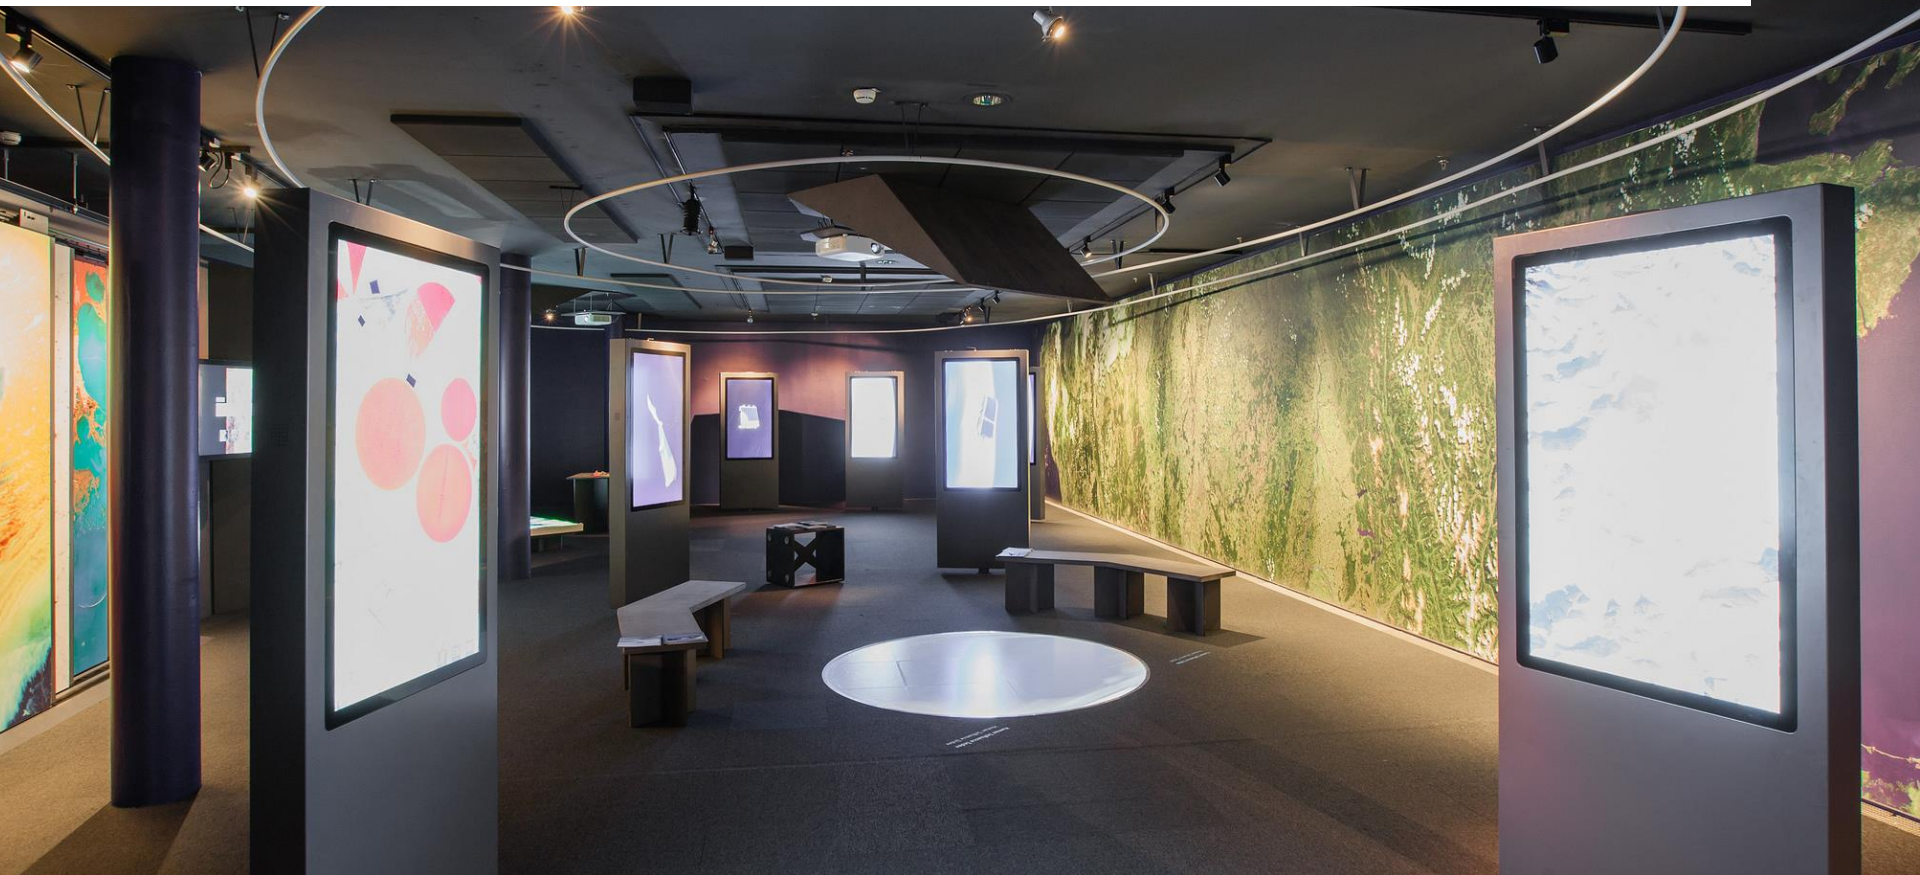

Raumschiff Erde für NMS LehrerInnen

1. Dezember 2016, Linz

14:00 – 17:00