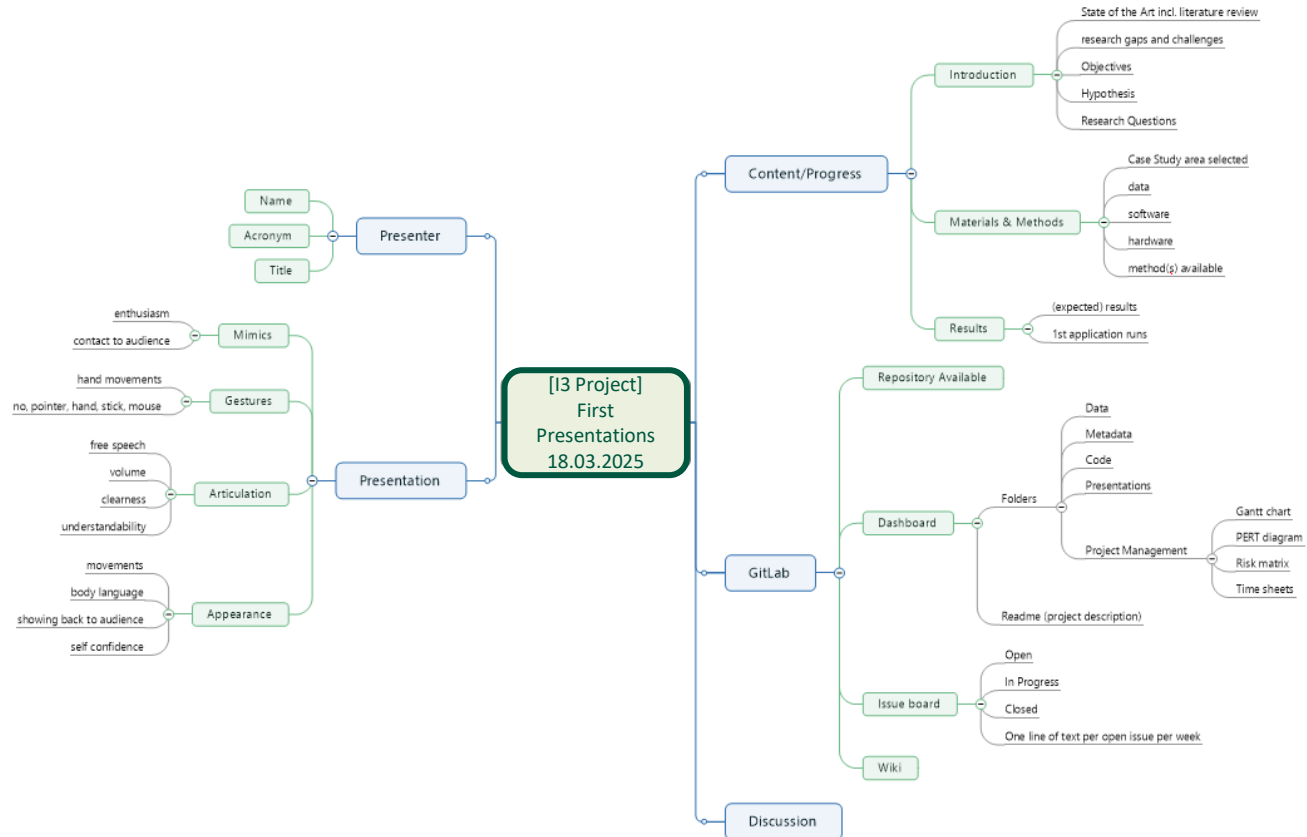

Mindmap for overview presentation