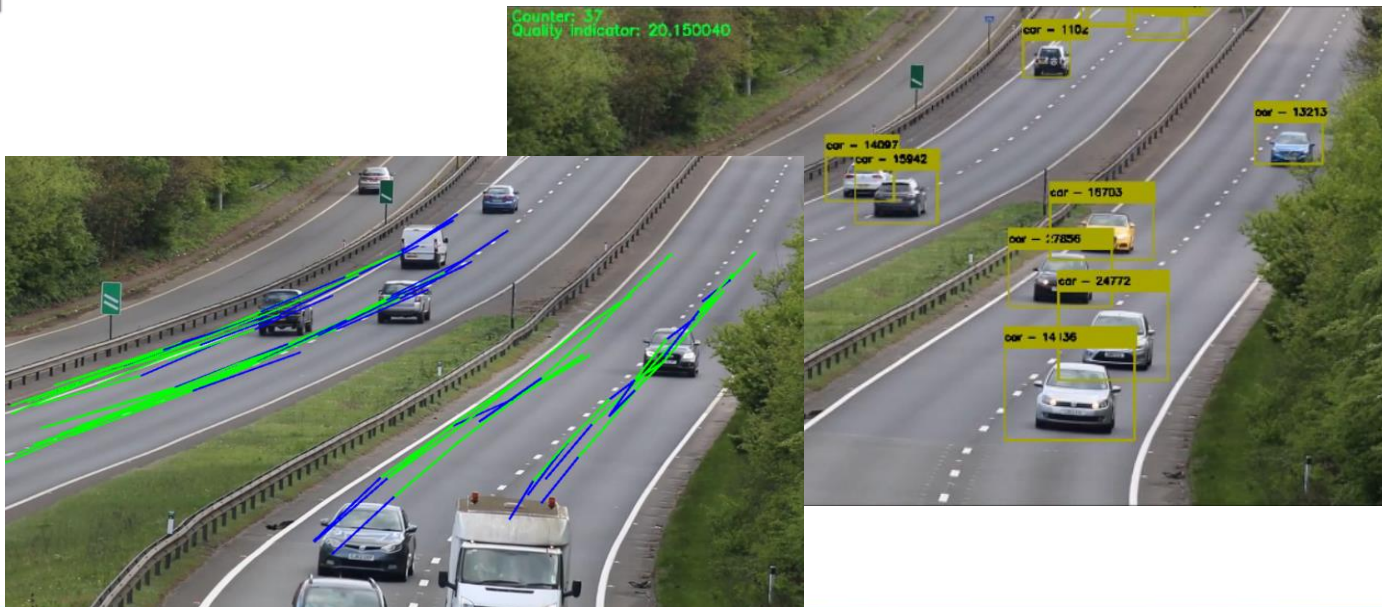

attributive Abfrage
"MA" >= 100 AND
"UMS_EUR" >= 500000
AND DISTANZ_ZU_LWL <= 50

■ RISC Software

Traffic counting – AI /Artificial Intelligence

■ Research Studios Austria iSPACE Life-Sensorik zur räumlichen Kommunikation